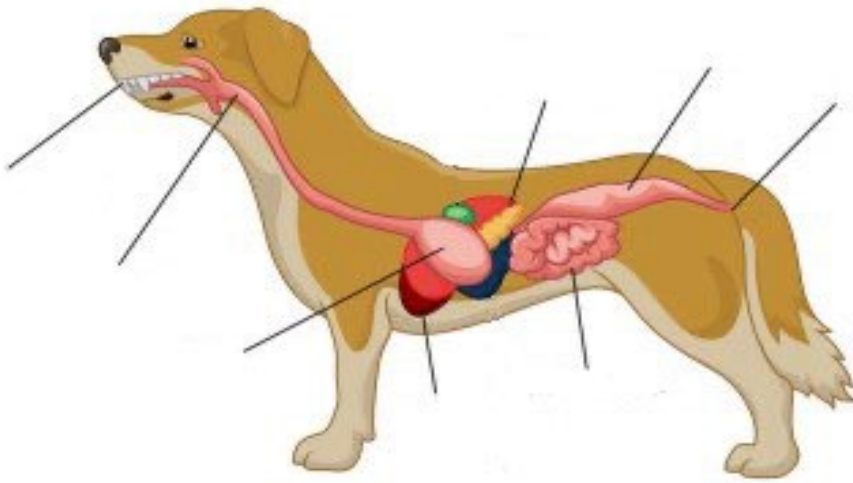

Lesson One – Basic Canine Anatomy

REVIEW: Put It Into Action

15 minutes

Purpose:

This review activity will allow students to implement their newly acquired knowledge on a life-like dog model.

Materials:

- Canine Vet Trainer and Slide 24

Facilitation Steps:

1. Using the Canine Vet Trainer, have students participate in pairs or small groups. Assign a term from the lesson (directional term, bone, joint, or organ) and have the groups take turns locating and demonstrating each term for the other groups.

Just For Fun: As an added activity, you can blindfold the students and let them attempt to locate the terms on the Canine Vet Trainer.

Name: _____ Class: _____

Basic Canine Anatomy Quiz

Part 1:

Directions: Please label the canine structures pointed out in the following diagrams.

Part 2: Answer the following fill in the blank questions.

1. What directional term applies to where the foot is located on the leg?
2. Where is the nose located in relation to the ears?
3. What term applies to the bottom of the front foot (touches the ground)?
4. Where is the dog's umbilicus (belly button) located?
5. What is the outer portion of a leg termed?
6. If a lesion is located along the dog's back, but closer to the head than the tail, what is the directional term used to locate it?
7. What is the correct medical term for a dog's front leg?