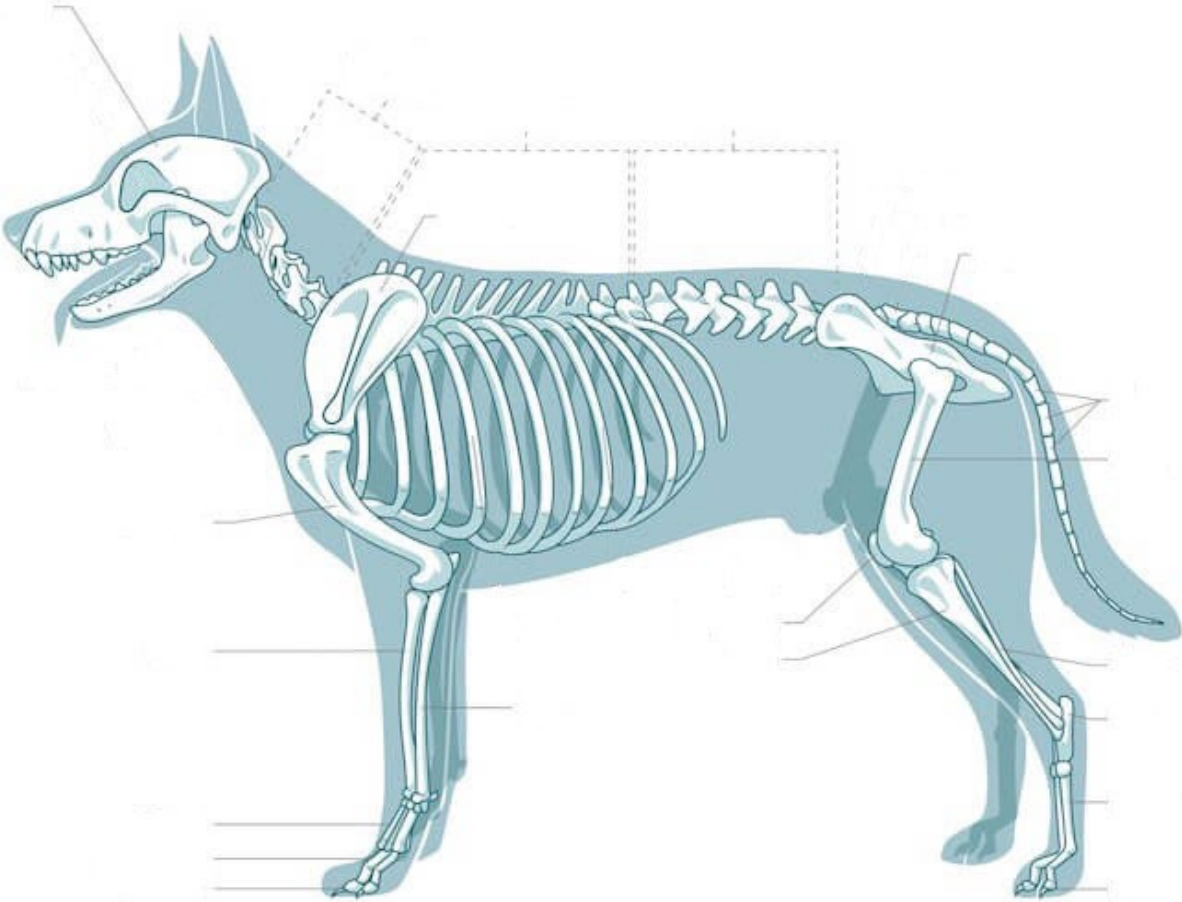

Lesson One – Basic Canine Anatomy

REVIEW: Put It Into Action

15 minutes

Purpose:

This review activity will allow students to implement their newly acquired knowledge on a life-like dog model.

Materials:

- Canine Vet Trainer and Slide 24

Facilitation Steps:

1. Using the Canine Vet Trainer, have students participate in pairs or small groups. Assign a term from the lesson (directional term, bone, joint, or organ) and have the groups take turns locating and demonstrating each term for the other groups.

Just For Fun: As an added activity, you can blindfold the students and let them attempt to locate the terms on the Canine Vet Trainer.

Name: _____ Class: _____

Basic Canine Anatomy Quiz

Part 1:

Directions: Please label the canine structures pointed out in the following diagrams.

Part 2: Answer the following fill in the blank questions.

1. What directional term applies to where the foot is located on the leg?
2. Where is the nose located in relation to the ears?
3. What term applies to the bottom of the front foot (touches the ground)?
4. Where is the dog's umbilicus (belly button) located?
5. What is the outer portion of a leg termed?
6. If a lesion is located along the dog's back, but closer to the head than the tail, what is the directional term used to locate it?
7. What is the correct medical term for a dog's front leg?